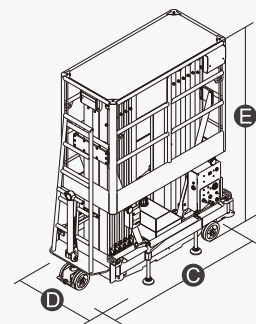

SPECIFICATIONS

Size	Metric	British
Max. Working Height A	12.50m	41ft
Max. Platform Height B	10.50m	34ft 5in
Overall Length(Stowed) C	1.70m	5ft 7in
Overall Width(Stowed) D	0.82m	2ft 8in
Overall Height(Stowed) E	1.99m	6ft 6in
Outrigger Footprint(Length F×Width G)	2.31m/2.39m	7ft 7in/7ft 10in
Platform Size(Length H×Width I)	1.40m×0.65m	4ft 7in×2ft 2in
Ground Clearance	0.055m	2in
BackSize	0.18m	7in
FrontSize	0.18m	7in

Performance

S.W.L	250kg	551lb
Max. Occupants	2	2
Up/Down Speed	62/42sec	62/42sec

Weight

Weight - AC	820kg	1807lb
Weight - DC	880kg	1940lb

Power

Battery	2×12V/85Ah	2×12V/85Ah
Charger	12V/15A	12V/15A
Lifting Motor - AC	220VAC/1.5kW	220VAC/1.5kW
Lifting Motor - DC	12VDC/2.5kW	12VDC/2.5kW

ELECTRIC