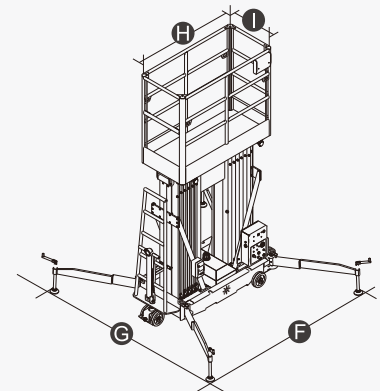

SPECIFICATIONS

Size	Metric	British
Max. Working Height A	12.50m	41ft
Max. Platform Height B	10.50m	34ft 5in
Overall Length(Stowed) C	1.70m	5ft 7in
Overall Width(Stowed) D	0.82m	2ft 8in
Overall Height(Stowed) E	1.99m	6ft 6in
Outrigger Footprint(Length F×Width G)	2.31m/2.39m	7ft 7in/7ft 10in
Platform Size(Length H×Width I)	1.40m×0.65m	4ft 7in×2ft 2in
Ground Clearance	0.055m	2in
BackSize	0.18m	7in
FrontSize	0.18m	7in

Performance

S.W.L	250kg	551lb
Max. Occupants	2	2
Up/Down Speed	62/42sec	62/42sec

Weight

Weight - AC	820kg	1807lb
Weight - DC	880kg	1940lb

Power

Battery	2×12V/85Ah	2×12V/85Ah
Charger	12V/15A	12V/15A
Lifting Motor - AC	220VAC/1.5kW	220VAC/1.5kW
Lifting Motor - DC	12VDC/2.5kW	12VDC/2.5kW

ELECTRIC