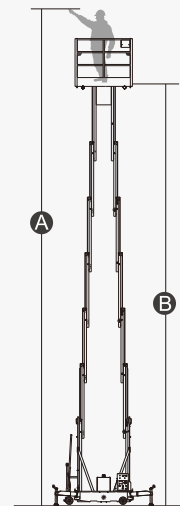

## SPECIFICATIONS

Size	Metric	British
Max. Working Height <b>A</b>	12.50m	41ft
Max. Platform Height <b>B</b>	10.50m	34ft 5in
Overall Length(Stowed) <b>C</b>	1.70m	5ft 7in
Overall Width(Stowed) <b>D</b>	0.82m	2ft 8in
Overall Height(Stowed) <b>E</b>	1.99m	6ft 6in
Outrigger Footprint(Length <b>F</b> ×Width <b>G</b> )	2.31m/2.39m	7ft 7in/7ft 10in
Platform Size(Length <b>H</b> ×Width <b>I</b> )	1.40m×0.65m	4ft 7in×2ft 2in
Ground Clearance	0.055m	2in
BackSize	0.18m	7in
FrontSize	0.18m	7in

### Performance

S.W.L	250kg	551lb
Max. Occupants	2	2
Up/Down Speed	62/42sec	62/42sec

### Weight

Weight - AC	820kg	1807lb
Weight - DC	880kg	1940lb

### Power

Battery	2×12V/85Ah	2×12V/85Ah
Charger	12V/15A	12V/15A
Lifting Motor - AC	220VAC/1.5kW	220VAC/1.5kW
Lifting Motor - DC	12VDC/2.5kW	12VDC/2.5kW

ELECTRIC